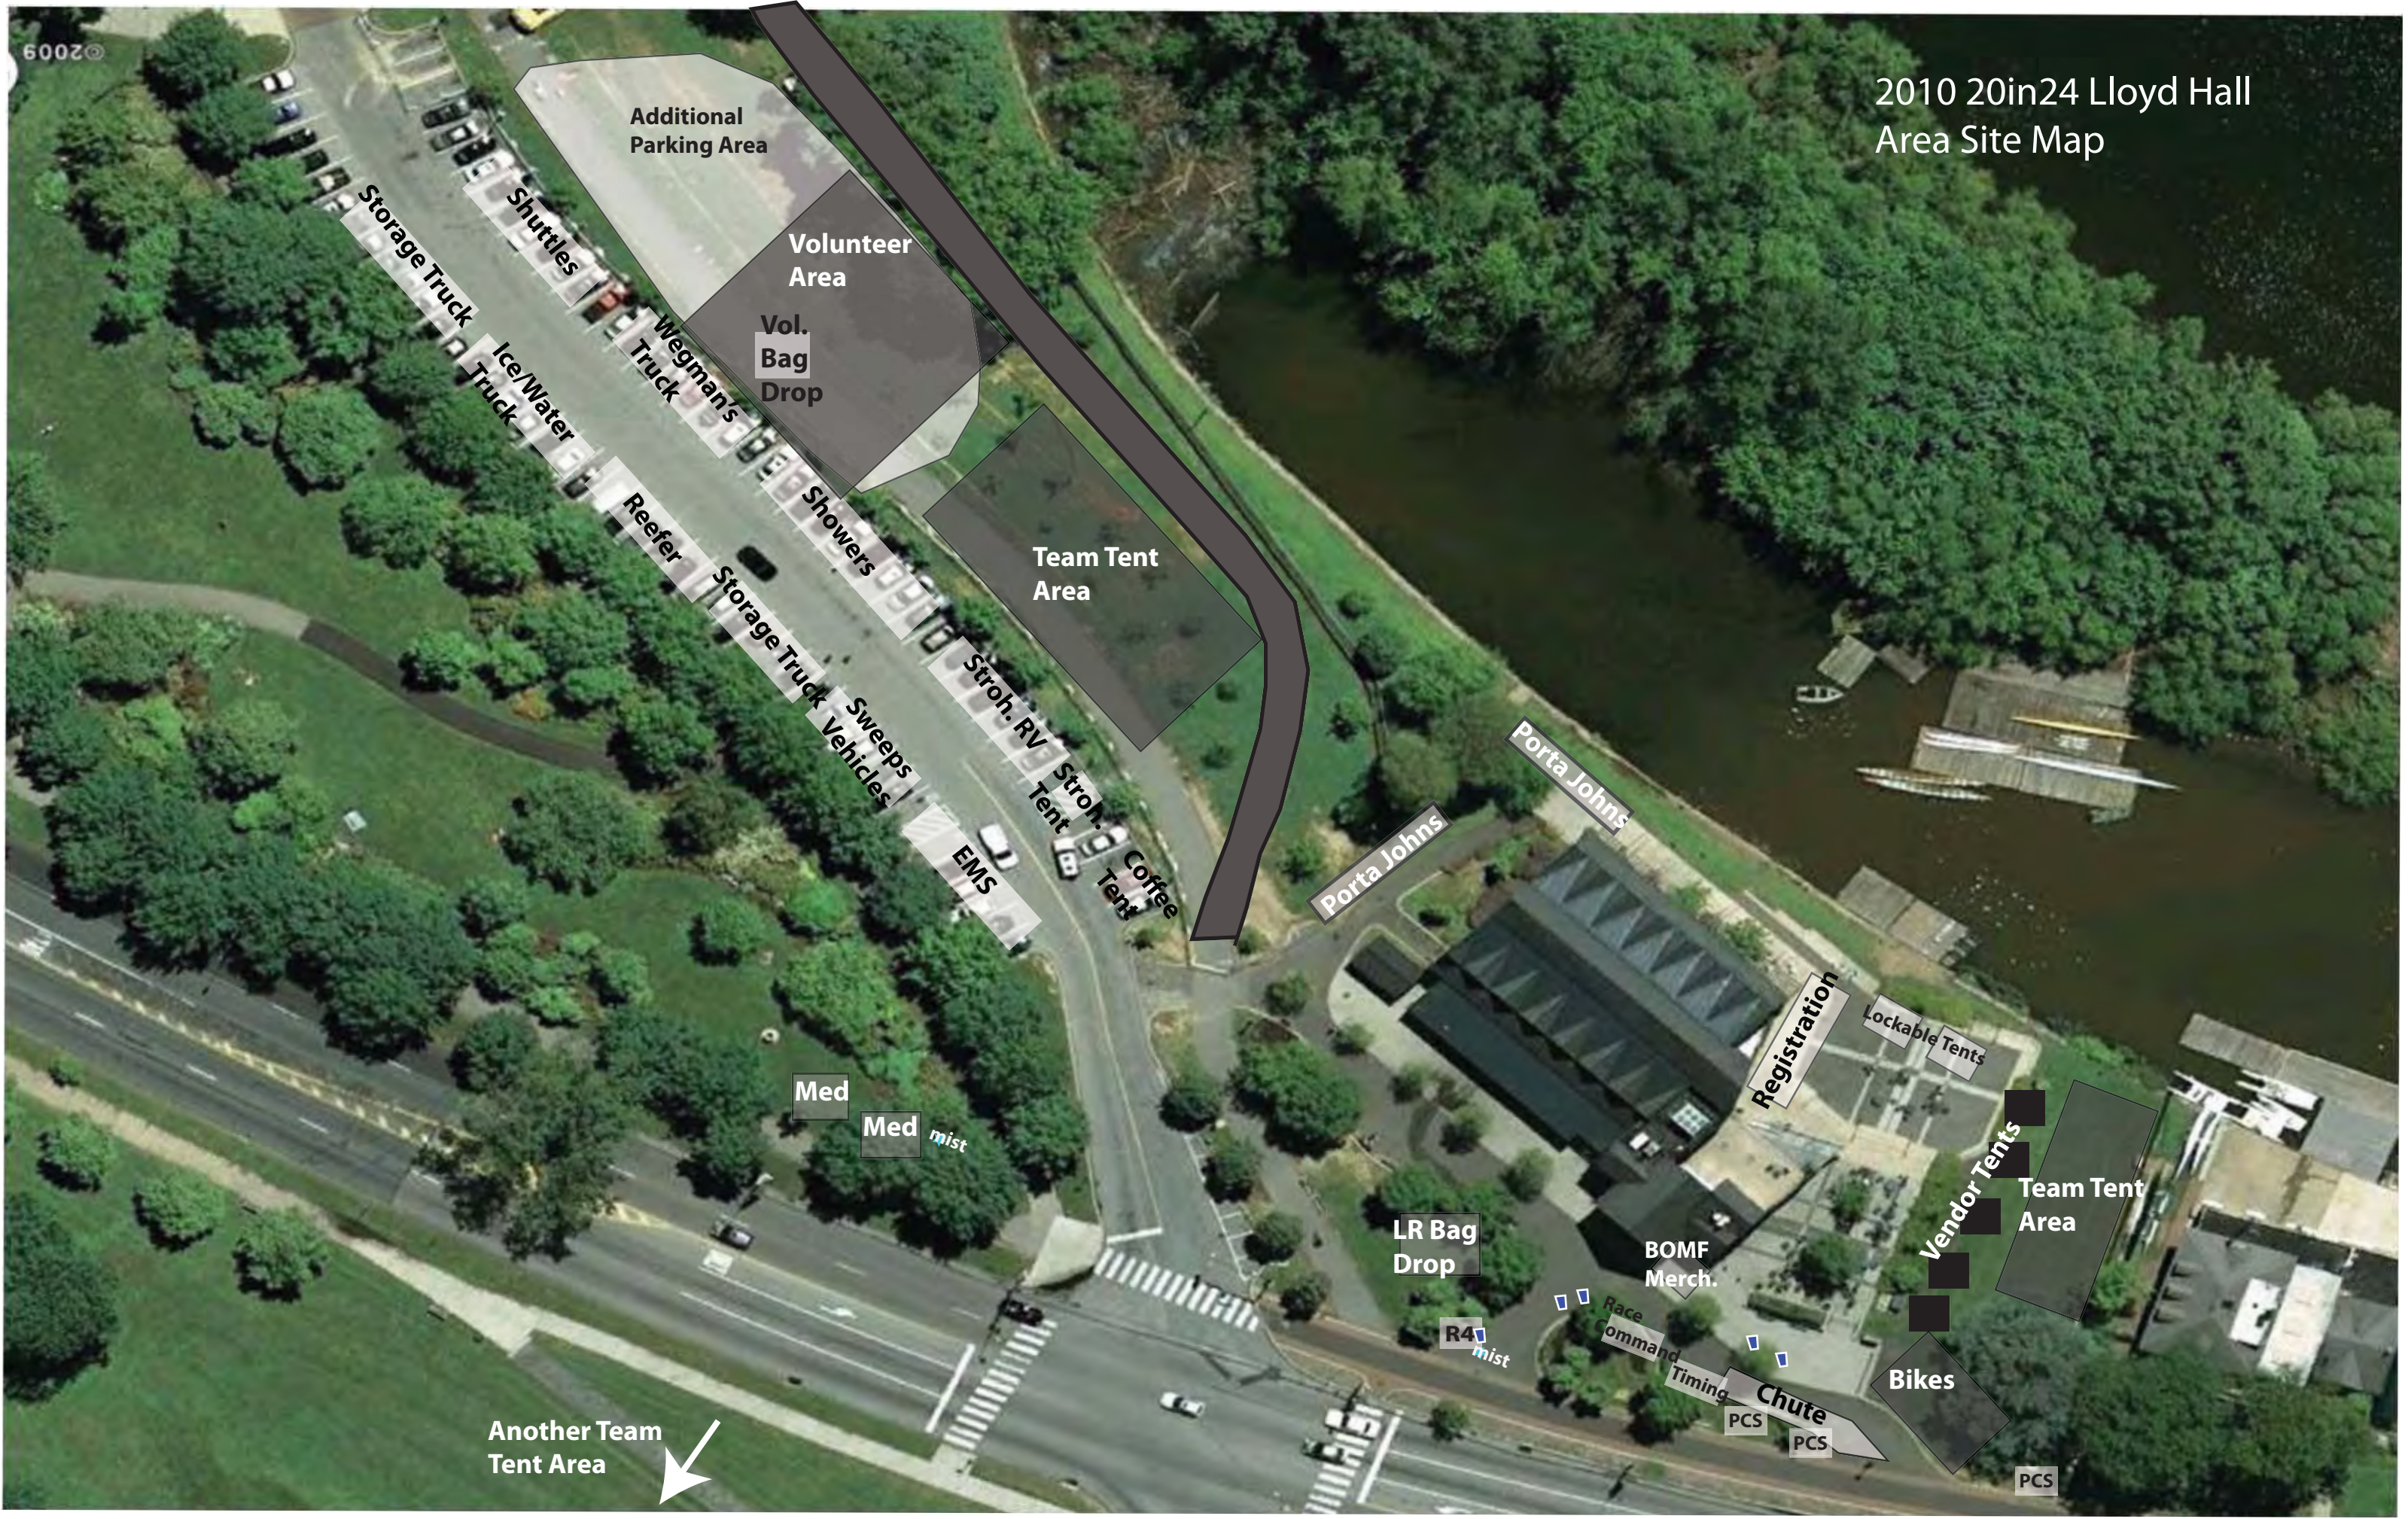

2010 20in24 Lloyd Hall Area Site Map

Additional Parking Area

Volunteer Area

Vol. Bag Drop

Team Tent Area

Storage Truck

Shuttles

Ice/Water Truck

Wegman's Truck

Reefer

Showers

Storage Truck

Sweeps Vehicles

Stroh. RV

Stroh. Tent

Stroh. Coffee Tent

EMS

Porta Johns

Porta Johns

Med

Med mist

Registration

Lockable Tents

LR Bag Drop

PCS

Another Team Tent Area